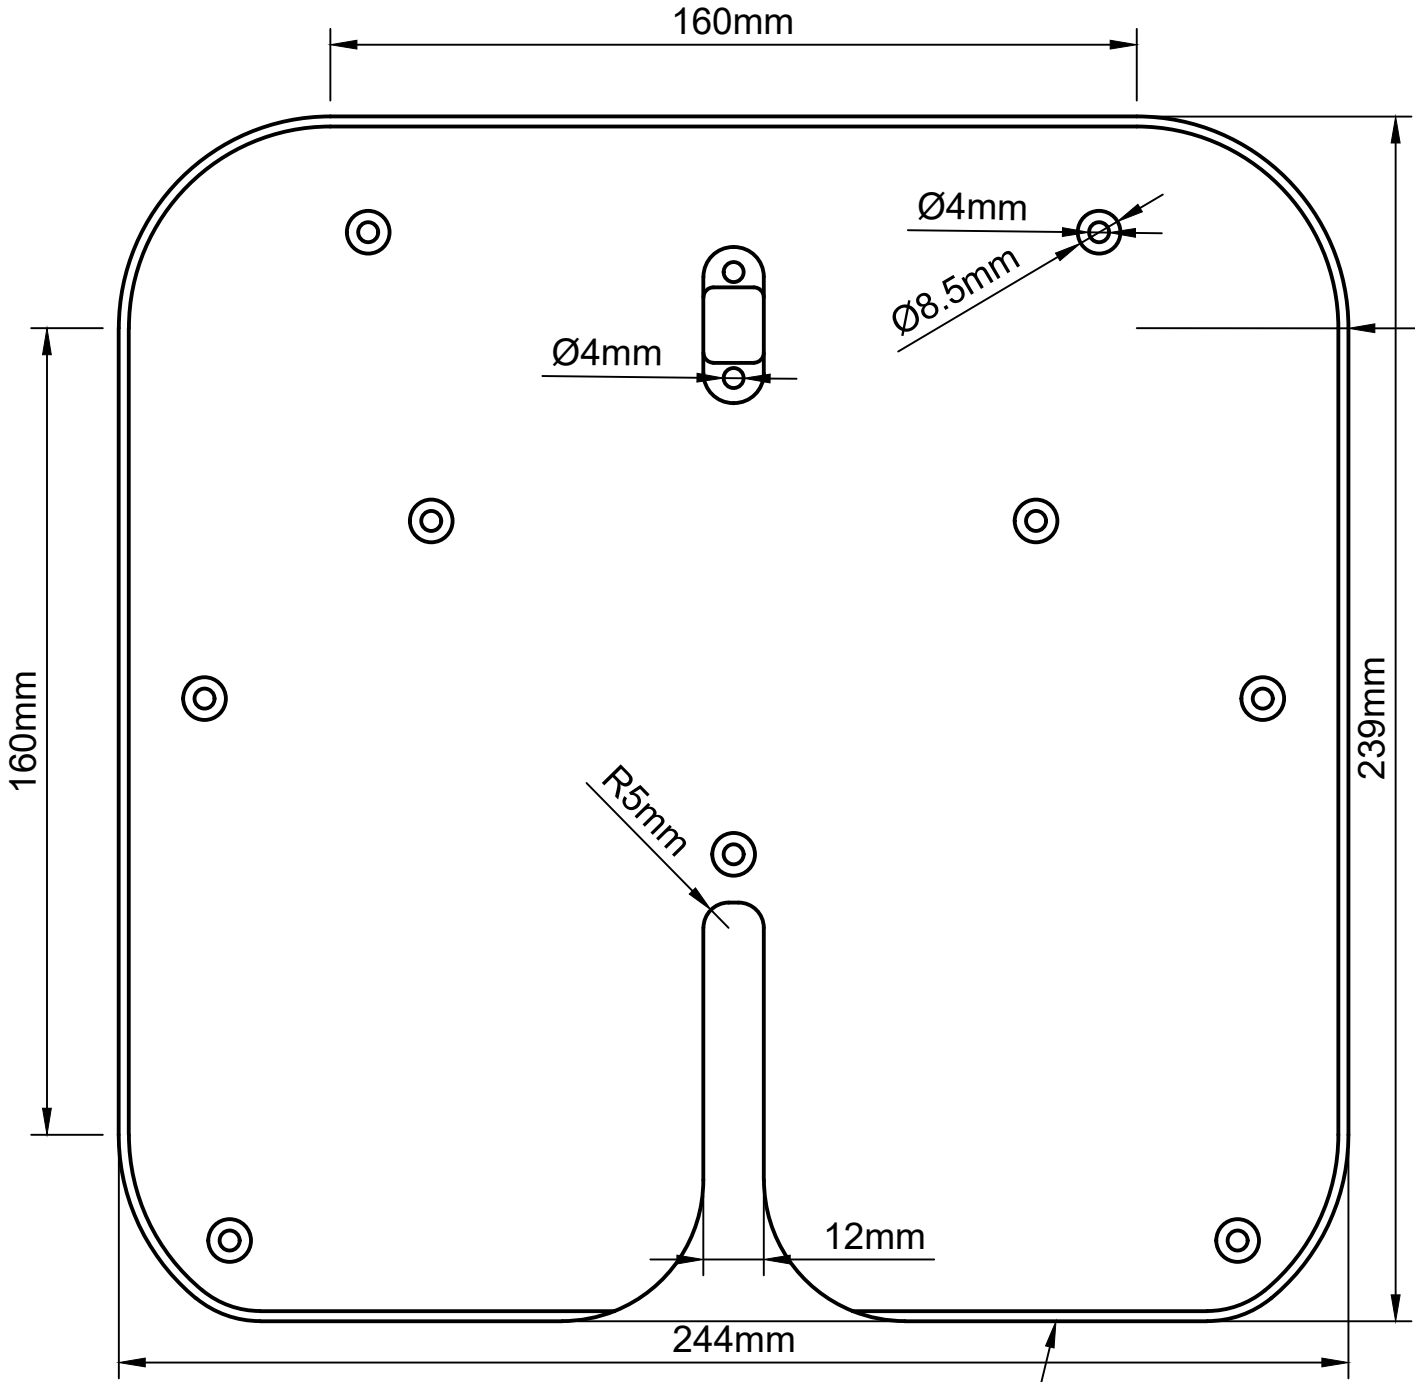

Parts List				
Item	Qty	Part Number	Description	Material
1	1	NMOIMO	Back plate of the speaker cabinet with a wall mounting bracket recessed in the MDF.	MDF Medium Density Fiberboard

1